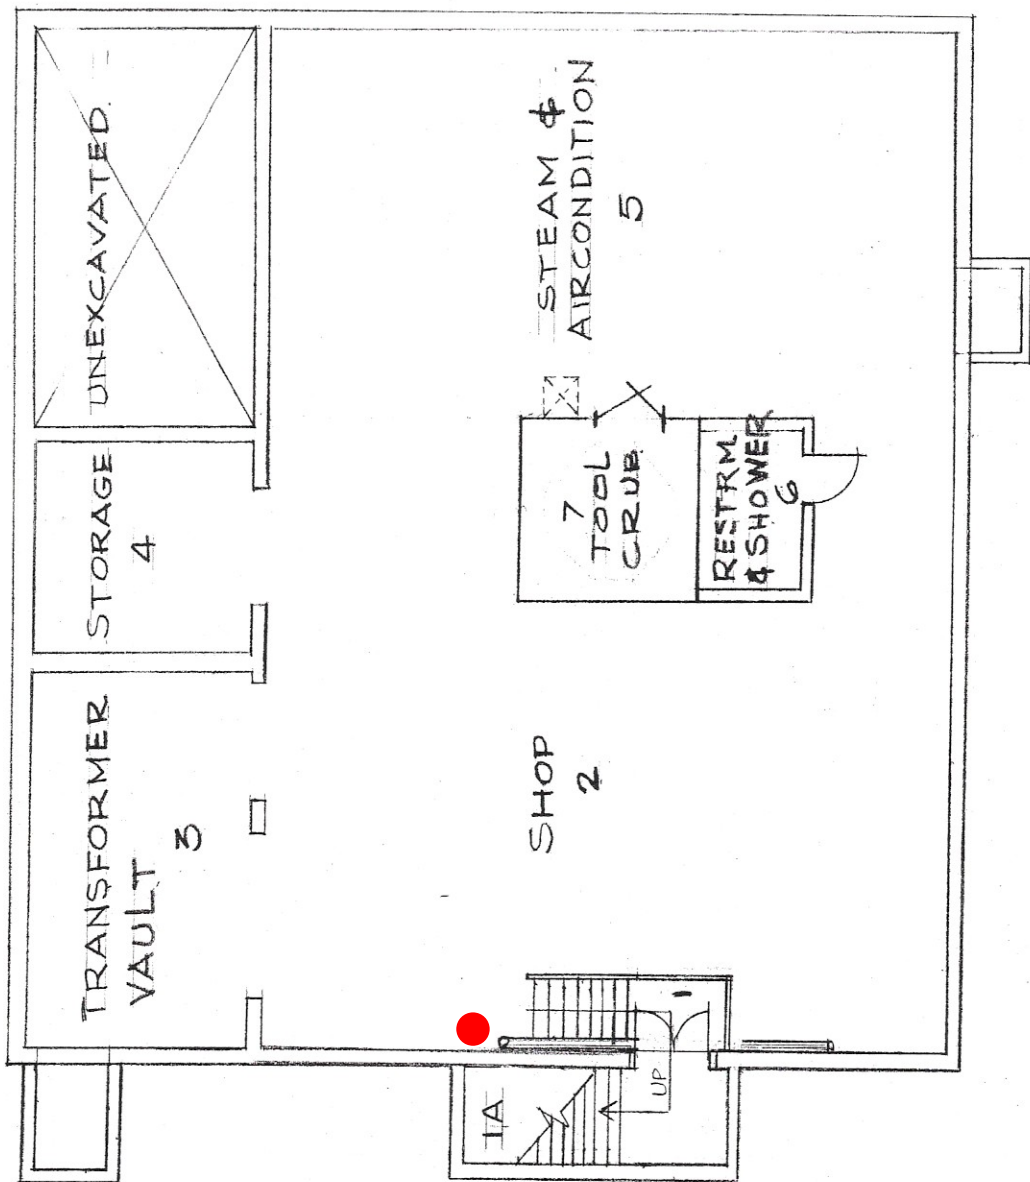

1907 Heating Plant
2610 Carpenter Avenue

Fire Extinguisher: 1 Total

Old Main Heating Plant

SCALE: 1/8" = 1'

1907 STEAM PLANT
2610 CARPENTER